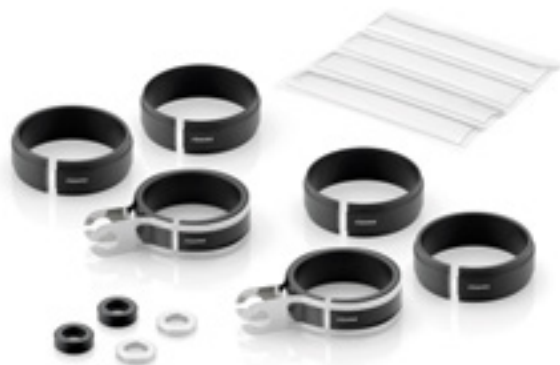

<sup>1</sup> Required FR300B.

**Marker light spacer**

FR300B

Ø 48-55 mm

Pair

**Front Marker Light Adaptors for forks Ø 48-55 mm**

FR244B

All the components of FR244 mounting kit are made of technopolymer: this synthetic material is very ductile and therefore removing the upper fork tube from the top plate is not required for assembly.

Ø 39 / 41 / 43 mm

Pair

**Front Marker Light Adaptors for forks Ø 39/41/43 mm**

FR228B

All the components of FR228 mounting kit are made of technopolymer: this synthetic material is very ductile and therefore removing the upper fork tube from the top plate is not required for assembly.