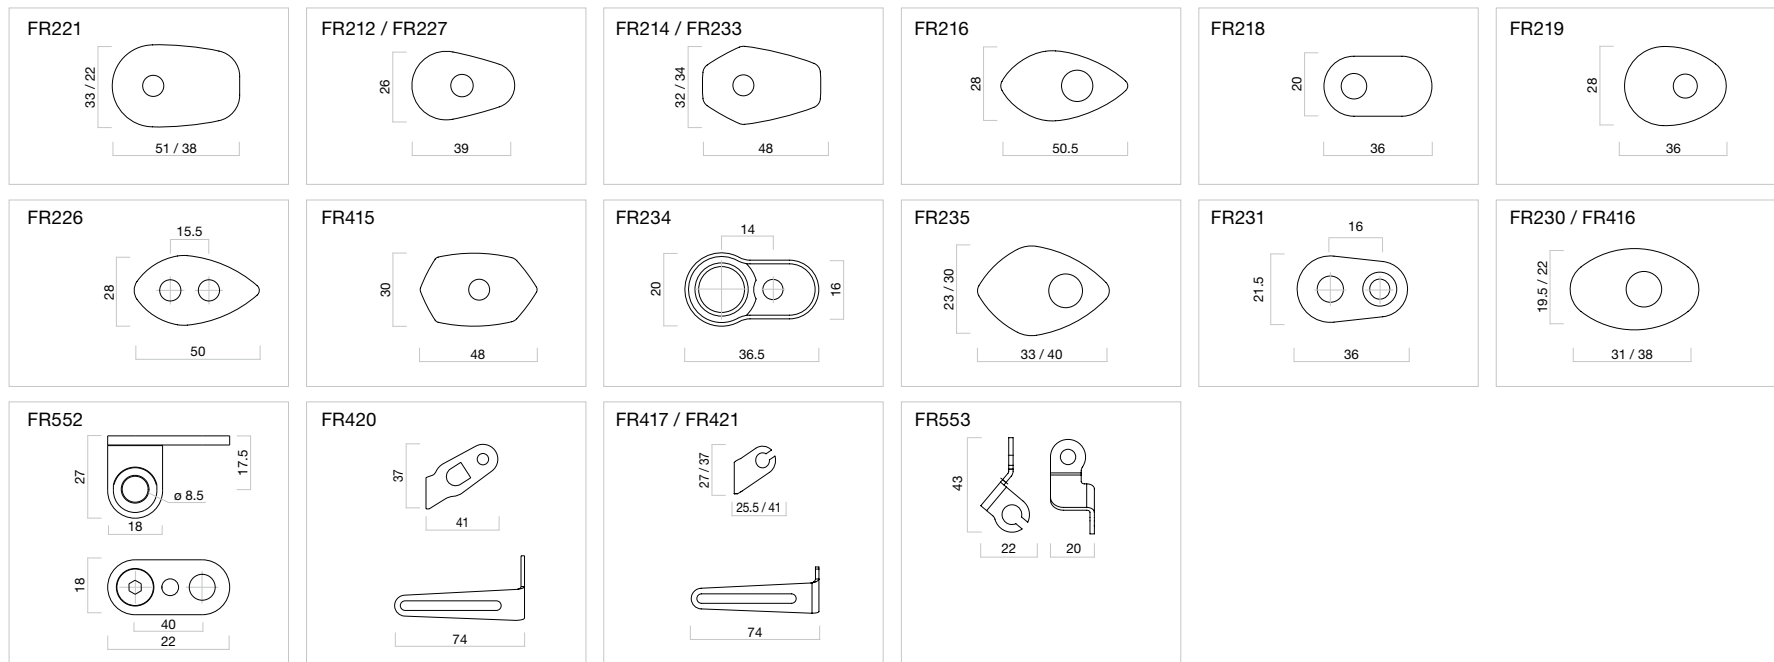

ADAPTERS TO FIT FR060 IN COMBINATION WITH HANDLEBAR END MIRROR.

Ø internal handlebar (mm)

13.5 > 18

BSFR002B

21 > 23

BSFR001B

Compatible models: BS145 / BS070 / BS300 / BS303 / BS315.

<sup>1</sup> Required FR300B.

**Marker light spacer**

FR300B

Ø 48-55 mm

Pair

**Front Marker Light Adaptors for forks Ø 48-55 mm**

FR244B

All the components of FR244 mounting kit are made of technopolymer: this synthetic material is very ductile and therefore removing the upper fork tube from the top plate is not required for assembly.