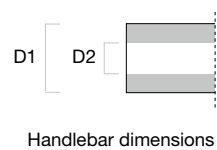

Universal model PRO adapter

D1 (Ø mm)	D2 (Ø mm)	■	■
22	13,5 > 20	MA434A	MA434B

For the following models, in addition to the universal adapter, the specific adapter is required

Brand	Model	Year	■
BMW®	S 1000 R / R nineT (All)	14 -	LP325B
BMW®	S 1000 RR	09 - 18	LP325B
TRIUMPH®	STREET TRIPLE R/RS	18 -	BS818B¹
TRIUMPH®	SPEED TRIPLE 1050 S/R	16 -	BS818B¹
TRIUMPH®	STREET TWIN	16 -	BS818B¹
YAMAHA®	FZ6 / FZ1 Fazer / R1	All	MA600B

¹ BS818B for BS070, BS145, BS300, BS303,BS315