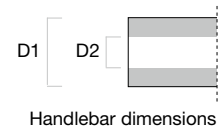

END MOUNT

Universal adapter

D1 (Ø mm)	D2 (Ø mm)	■
22	13 > 20	LP200B
25,4	21 > 23	BS830B
25,4	21 > 23	BS831B

For the following models the specific adapter is required

Brand	Model	Year	■
BMW®	K 1200 R	05 - 08	LP305B
BMW®	K 1300 R	09 - 11	LP320B
BMW®	R 1200 R / R CLASSIC	06 - 14	LP320B
BMW®	R 1200 R	15 -	LP324B
BMW®	F 800 R	09 - 14	LP322B
BMW®	C 600 SPORT	12 -	LP323B
BMW®	R nineT (All)	All	LP325B
BMW®	S 1000 R / S 1000 RR	All	LP325B
KAWASAKI®	ER-6N / ER-6F	12 -	LP305B
KAWASAKI®	Z300 / Z750R / Z800 / Z900RS / Z900RS CAFE	All	LP305B
KAWASAKI®	NINJA 300 / 600 / 900 / 1000	All	LP305B
MV AGUSTA®	BRUTALE 675 / 800 / 1090	13 - 15	LP335B
MV AGUSTA®	RIVALE 800	13 - 15	LP335B
TRIUMPH®	SPEED TRIPLE 1050 / SPEED TRIPLE 1050 R	05 - 13	LP310B
TRIUMPH®	SPEED TRIPLE 1050 S/R	16 -	BS819B¹
TRIUMPH®	STREET TRIPLE	07 - 12	LP310B
TRIUMPH®	STREET TRIPLE / STREET TRIPLE R	13 -16	Incluso
YAMAHA®	MT-07 / MT-09 / MT-10 / FZ6 / FZ1	All	LP300B
YAMAHA®	STREET TRIPLE R/RS	18 -	BS819B¹
YAMAHA®	R1	00 -14	Incluso
YAMAHA®	R6	06 -	Incluso
YAMAHA®	XSR 700 / XSR900 / XJ6 / XJR300	All	LP300B
YAMAHA®	T-MAX (All)	All	LP300B
YAMAHA®	MT-09 TRACER / FJ-09	15 -	LP335B

¹ BS819B for BS185,BS285,BS294,BS192,BS211

BAR MOUNT

Universal model B-PRO adapter

D1 (Ø mm)	D2 (Ø mm)	■	■
22	13,5 > 20	MA433A	MA433B

Universal model PRO adapter

D1 (Ø mm)	D2 (Ø mm)	■	■
22	13,5 > 20	MA434A	MA434B

For the following models, in addition to the universal adapter, the specific adapter is required

Brand	Model	Year	■
BMW®	S 1000 R / R nineT (All)	14 -	LP325B
BMW®	S 1000 RR	09 - 18	LP325B
TRIUMPH®	STREET TRIPLE R/RS	18 -	BS818B¹
TRIUMPH®	SPEED TRIPLE 1050 S/R	16 -	BS818B¹
TRIUMPH®	STREET TWIN	16 -	BS818B¹
YAMAHA®	FZ6 / FZ1 Fazer / R1	All	MA600B

¹ BS818B for BS070, BS145, BS300, BS303,BS315