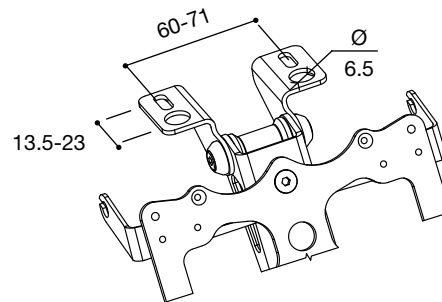

License plate support light

Reflector

157x157 mm support

146x69.5 mm support

Indicator light supports

Universal license plate support "BASIC"

Type	■
Universal "BASIC"	PT062B

This cutdown version is not equipped with a reflector or light, for situations in which they are not legally required or the bike is already fitted with them.

Our license plate support kit includes: 146x69.5 mm support, Indicator light supports

License plate support light (with bracket)

EE091B

Reflector KIT (with bracket)

EE045H

UNIVERSAL LICENSE PLATE SUPPORT SIDE ARM