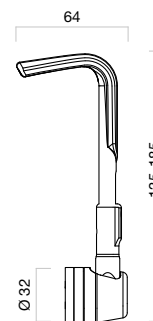

PROGUARD SYSTEM® STREET EDITION

Position	☐	☒	☐
Biposition	LP010A	LP010B	LP010G

The kit is complete with 1x screw M6x40 UNI5931.
Weight: 184 gr
Adaptors: see page 69.