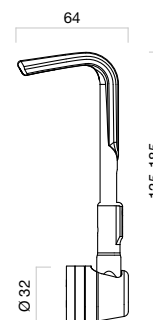

The kit is complete with 1x screw M6x40 UNI5931.
 Weight: 184 gr
 Adaptors: see page 69.

PROGUARD SYSTEM® RACING EDITION

Position	<input checked="" type="checkbox"/>
Right	LPR040B
	

The kit is complete with 1x screw M6x40 UNI5931, 1x screw m8x80 (Ergal®).
 Adapter for Handlebars with Ø 13mm-20mm included. Weight: 116 gr
 Adaptors for OEM handlebars: see page 69.