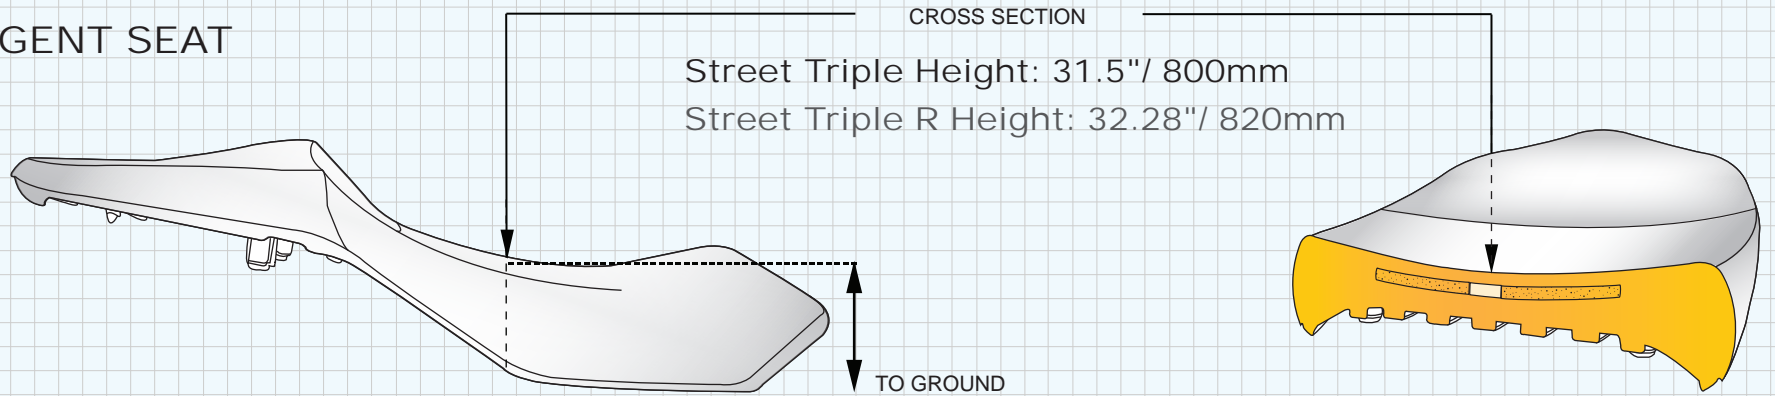

OEM SEAT

SARGENT SEAT

Zone Suspension Technology

SEAT HEIGHT TO GROUND

OEM STOCK SEAT

Triple Height.....31.5" / 800mm
Triple R Height.....32.28"/820mm

SARGENT SEAT

Triple Height.....31.5" / 800mm
Triple R Height.....32.28" / 820mm

NOTE: Actual seat to ground reach dimensions may vary depending on rider weight, anatomy and motorcycle suspension settings.

PRESSURE CHART