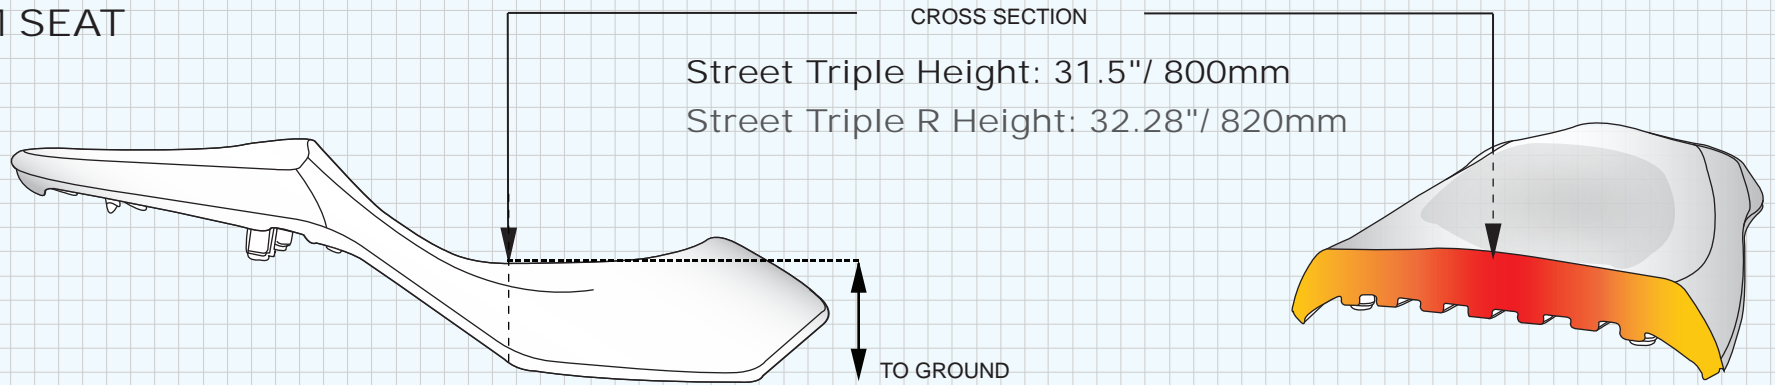

OEM SEAT

SARGENT SEAT

Zone Suspension Technology

SEAT HEIGHT TO GROUND

OEM STOCK SEAT

Triple Height.....31.5" / 800mm
Triple R Height.....32.28"/820mm

SARGENT SEAT

Triple Height.....31.5" / 800mm
Triple R Height.....32.28" / 820mm

NOTE: Actual seat to ground reach dimensions may vary depending on rider weight, anatomy and motorcycle suspension settings.

PRESSURE CHART