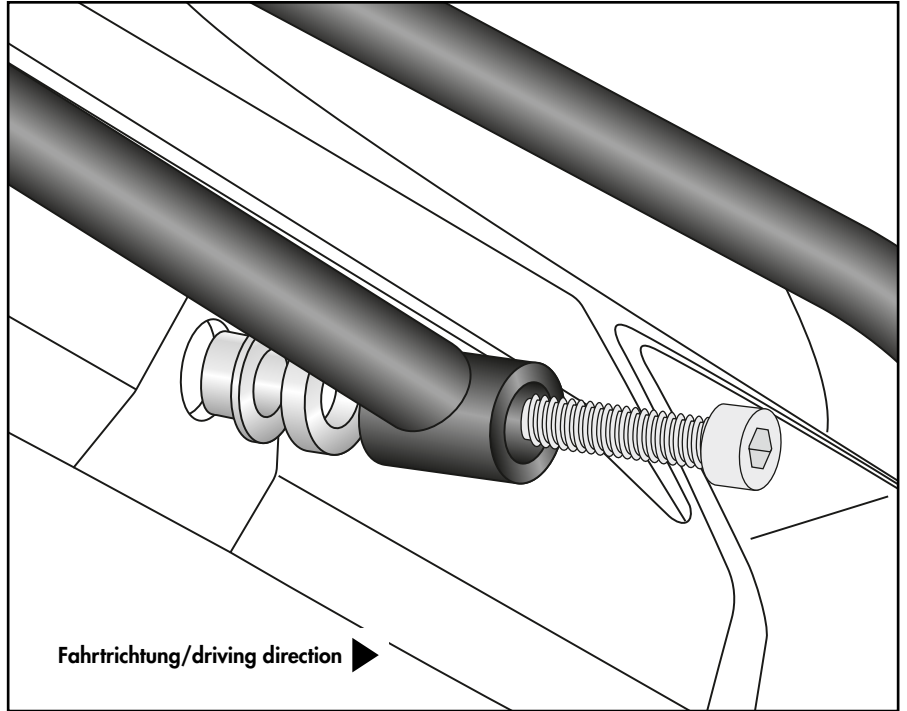

Montageanleitung / Installation instruction

Rohradapter vorne rechts/links:
Tube adapters front right/left:

1

Montageanleitung / Installation Instruction

Rohradapter hinten rechts/links:
Tube adapters rear right/left:

2x  M8x45

2x  Original

2x  Ø18xØ9x5

Bei gemeinsamer Montage mit C-Bow
6302558 00 01 entfallen die Aludistanzen.
If installed together with the C-Bow
6302558 00 01, the alu spacers are not
required.

2

Smartrack: