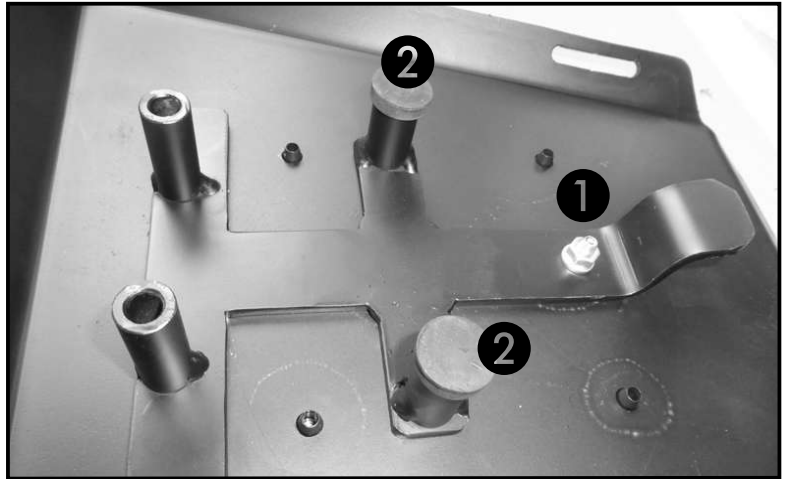

YAMAHA YZF-R1 / M

ab Baujahr 2015 / from date of manufacture 2015

Artikel Nr.: / Item-no.:

6704545 00 01 schwarz/black

Soziussitz demontieren.

Den Halter mit der Gepäckplatte verschrauben.
Hierzu die Senkkopfschraube M6x20, die
U- Scheibe $\varnothing 6,4$ und die selbstsichernde Mutter
M6 verwenden. ①

Die 2 Gummistopfen noch in die Rohrstutzen
fügen. ②

Dismantle pillion seat.

Fix the holder at the sportrack plate with
countersunk head screw M6 x 20, washer $\varnothing 6,4$
and self lock nut M6. ①

Stick the original rubbers into the borings as
shown in the drawing. ②